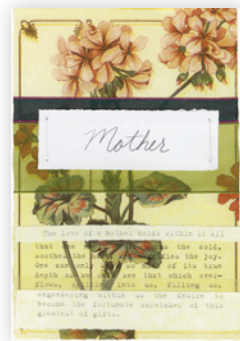

Birthday - Mom

SPS.83668
YOU are a gift to me
Inside: happy birthday, mom
Tipped torn paper. Tipped metal frames. Vellum. Tipped insert.

Birthday - Sister

SPS.83666
sister today the sky shines a little brighter
Inside: It's your birthday everywhere Hope it's magical
Tipped patterned paper and canvas, stitching. Tipped insert.